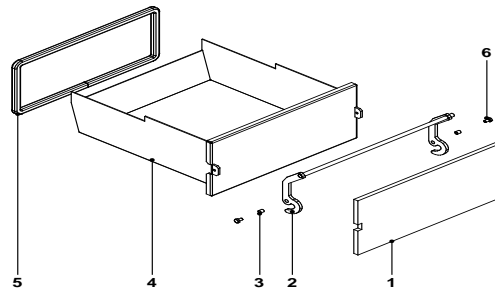

Ash trade

No.	Art. No.	Description	Listprice ex. VAT	Price incl. VAT €
1	MAIS000083	Pull out drawer Ekoheat 900		
1	MAIS000082	Pull out drawer Ekoheat 1500		
1	MAIS000101	Pull out drawer Ekoheat 2500		
1	MAIS000102	Pull out drawer Ekoheat 4000		
2	SCON000350	Ash drawer handle EH900		
2	SCON000351	Ash drawer handle EH1500		
2	SCON000352	Ash drawer handle EH2500/4000		
3	CTO000168	Lever bushing		
4	SCON000242	Ash drawer Ekoheat 900		
4	SCON000284	Ash drawer Ekoheat 1500		
4	SCON000285	Ash drawer Ekoheat 2500		
4	SCON000286	Ash drawer Ekoheat 4000		
5	RMAIS000079	Round glass braid Ekoheat 900		
5	RMAIS000080	Round glass braid Ekoheat 1500		
5	RMAIS000081	Round glass braid Ekoheat 2500		
5	RMAIS000082	Round glass brain Ekoheat 4000		
6	MVAR240114	Hexagonal head screw