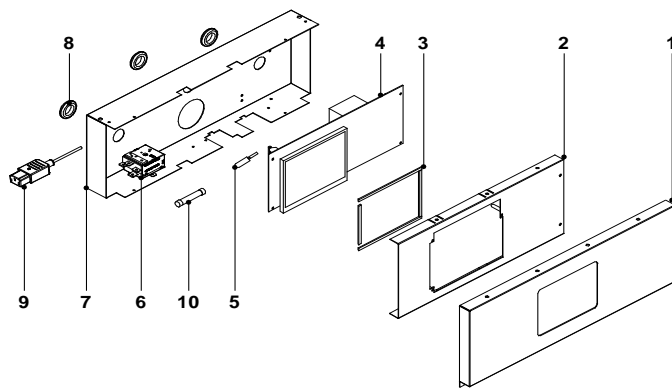

Controller panel			Listprice ex. VAT	Price incl. VAT €
No.	Art. No.	Description		
1	SEPO001046	Electrical board Ekoheat 900		
1	SEPO001031	Electrical board Ekoheat 1500		
1	SEPO001094	Electrical board Eh 2500/4000		
2	SEPO001082	Rear board		
3	MAIS000023	Door seal		
4	CELC000290	Electronic card		
5	CELC000291	NTC Pellet temperature sensor		
6	CELC000299	Safety thermostat 95° 1,5mts.		
7	SEPO001047	Rear electrical board panel EH 900		
7	SEPO001032	Rear elec. board panel EH1500		
7	SEPO001095	Rear elec. board panel 2500/4000		
8	CFER000062	Cable duct Ref. 210		
9	CMAZ000095	Plug external auger/Ekocompress		
10	CELC000351	Glass fuse 5*20mm 4A 250v.