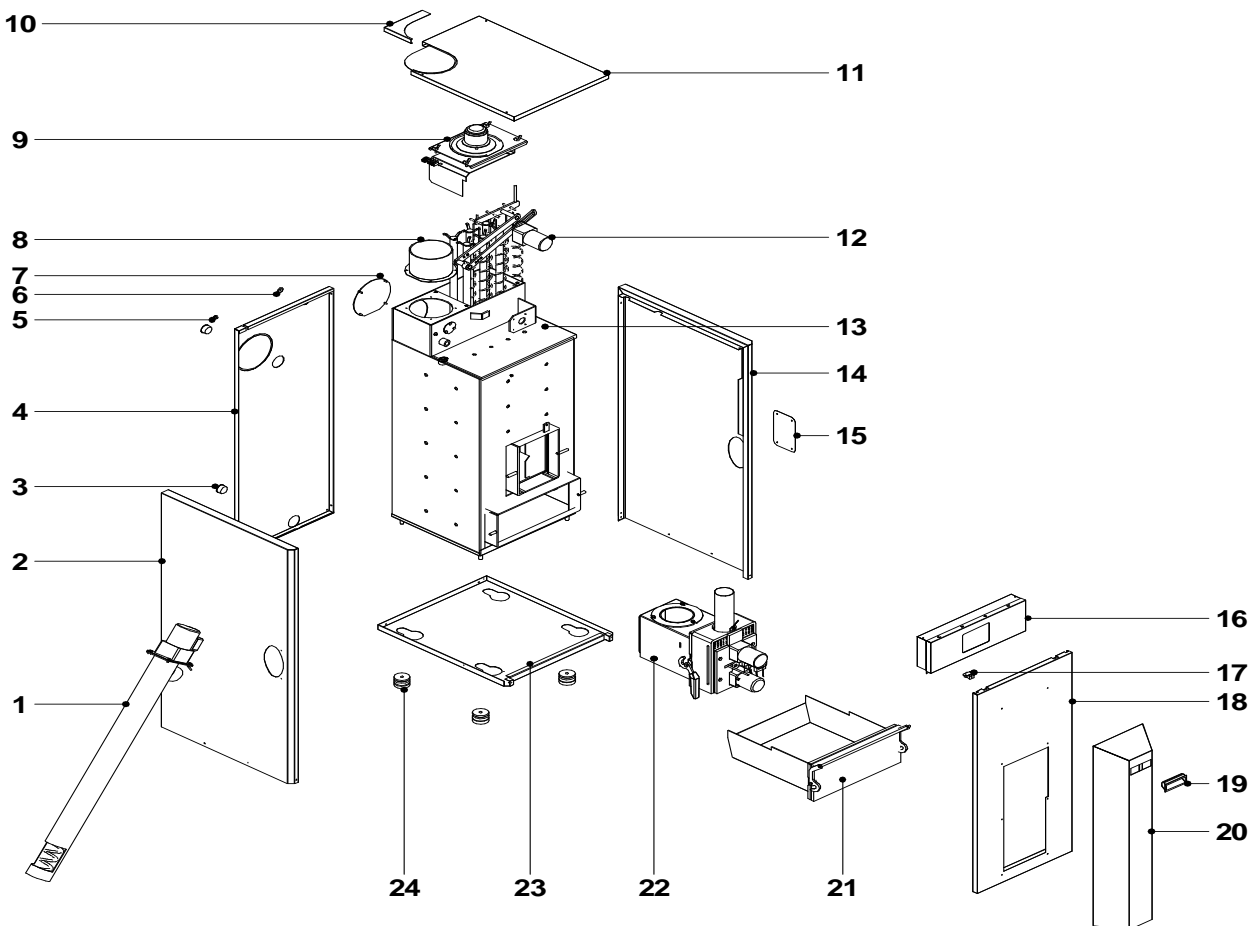

Ekoheat spare parts

All prices is in €

Reservation for pricing og printing errors

Boiler

No.	Art. No.	Description	Listprice ex. VAT	Price incl. VAT €
1	GALMEKH000	Supply line Ekoheat 900		
1	GALMEKH001	Supply line Ekoheat 1500		
1	GALMEKH002	Supply line Ekoheat 2500/4000		
2	SEPO001021	Left side Ekoheat 900/1500		
2	SEPO001098	Left side Ekoheat 2500		
2	SEPO001170	Left side Ekoheat 4000		
3	CFER000134	Conical cap Ekoheat 900/1500		
3	CFER000011	Red cap Ekoheat 2500/4000		
4	SEPO001050	Rear panel Ekoheat 900		
4	SEPO001028	Rear panel Ekoheat 1500		
4	SEPO001100	Rear panel Ekoheat 2500		
4	SEPO001183	Rear panel Ekoheat 4000		
5	CFER000131	Pull-proof cable gland		
6	CFER000062	Cable duct		
7	SCHA008079	Fume outlet cover EH 900/1500		
7	SCHA008434	Fume outlet cover Ekoheat 2500		
8	SCON000308	Fume outlet base EH 900/1500		
8	SCON000324	Fume outlet base Ekoheat 2500		

Controller panel			Listprice ex. VAT	Price incl. VAT €
No.	Art. No.	Description		
1	SEPO001046	Electrical board Ekoheat 900		
1	SEPO001031	Electrical board Ekoheat 1500		
1	SEPO001094	Electrical board Eh 2500/4000		
2	SEPO001082	Rear board		
3	MAIS000023	Door seal		
4	CELC000290	Electronic card		
5	CELC000291	NTC Pellet temperature sensor		
6	CELC000299	Safety thermostat 95° 1,5mts.		
7	SEPO001047	Rear electrical board panel EH 900		
7	SEPO001032	Rear elec. board panel EH1500		
7	SEPO001095	Rear elec. board panel 2500/4000		
8	CFER000062	Cable duct Ref. 210		
9	CMAZ000095	Plug external auger/Ekocompress		
10	CELC000351	Glass fuse 5*20mm 4A 250v.		