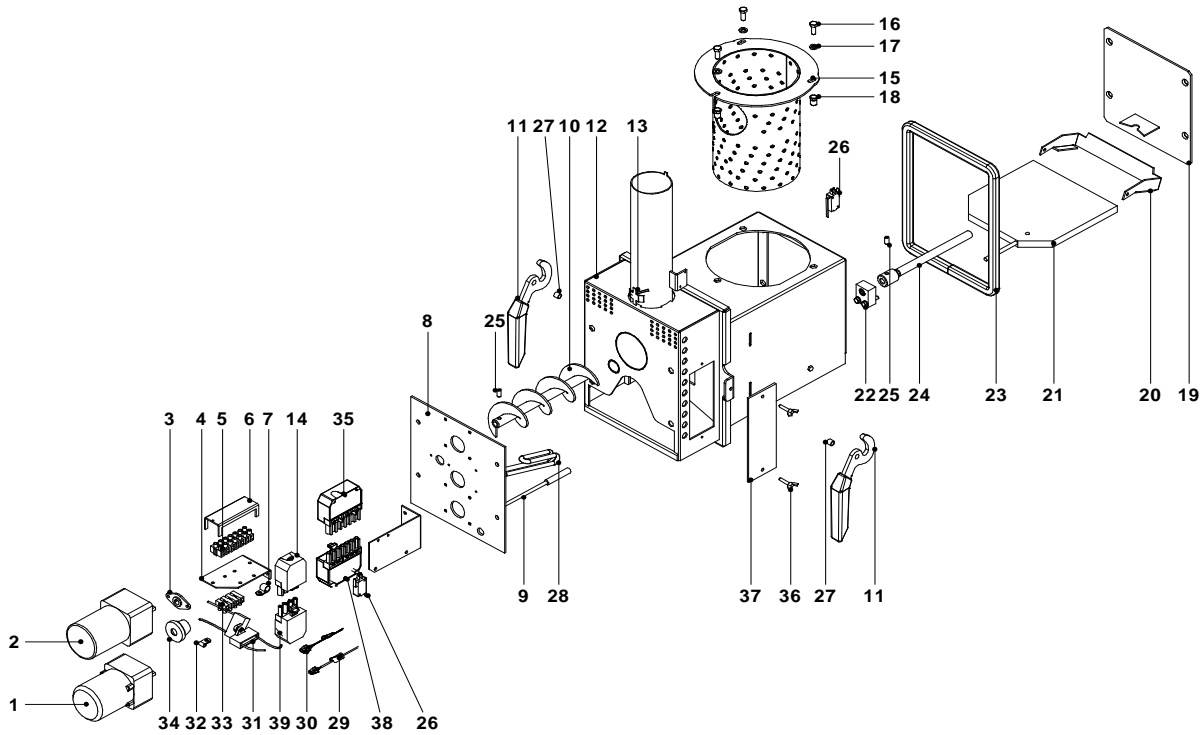

Burner

No.	Art. No.	Description	Listprice ex. VAT	Price incl. VAT €
1	CFOV000117	10W Motor transmission 1/23		
2	CFOV000118	10W Motor transmission 1/180		
3	CQUE000179	Photocell support		
4	303201170	Connection plate		
5	MVAR270004	7-Pole terminal strip		
6		Burner connection cover		
7	CFER000140	Black clip cable gland		
8	SCHA008170	Burner door sub-unit EH 900/1500		
8	SCHA008360	Burner door sub-unit 2500/4000		
9	CQUE000178	Photocell		
10	SCON000310	Burner screw sub-unit		
11	CQUE000177	Burner lever		
12		Burner body		
13	CQUE000176	Thermal switch 80°		
14	CELC000304	Female connector 4-Pole 12v.		
15	SCON000228	Combustion chamber 900/1500		
15	SCON000265	Combustion chamber EH 2500		
15	SCON000244	Combustion chamber EH 4000		
16	MVAR240177	Hexagonal head screw		
17	MVAR240178	Washer		
18	MVAR240184	Rivetable nut		
19	SCON000394	Rear burner body cover 900/1500		
19	SCON000195	Rear burner body cov. 2500/4000		
20	SCHA008468	Flap valve 8468 Ekoheat 900/1500		
20	SCHA008354	Flap valve 8354 EH 2500/4000