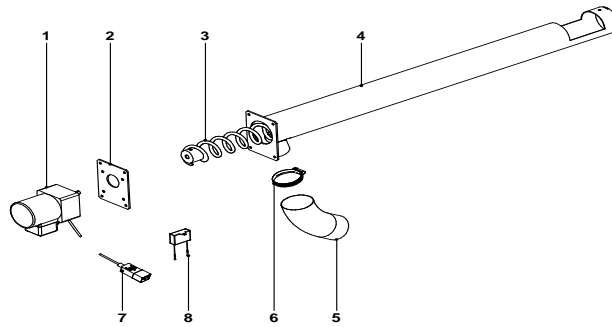

External auger

No.	Art. No.	Description	Listprice ex. VAT	Price incl. VAT €
1	CFOV000119	25W Motor Transmission 1/180		
2	CEXT001352	Fixing plate		
3	SCON000291	Feed Screw Ekoheat 900		
3	SCON000292	Feed Screw Ekoheat 1500		
3	SCON000293	Feed Screw Ekoheat 2500/4000		
4	SEPO001471	Feed tube Ekoheat 900		
4	SEPO001611	Feed tube Ekoheat 1500		
4	SEPO001612	Feed tube Ekoheat 2500/4000		
5	P2PU0060	Flexible tube D. 60mm (0,4 m.)		
6	CFER000019	Clamp Ø60mm		
7	CMAZ000094	Plug external auger/Ekocompress		
8	303020053	Motor capacitor 2uf