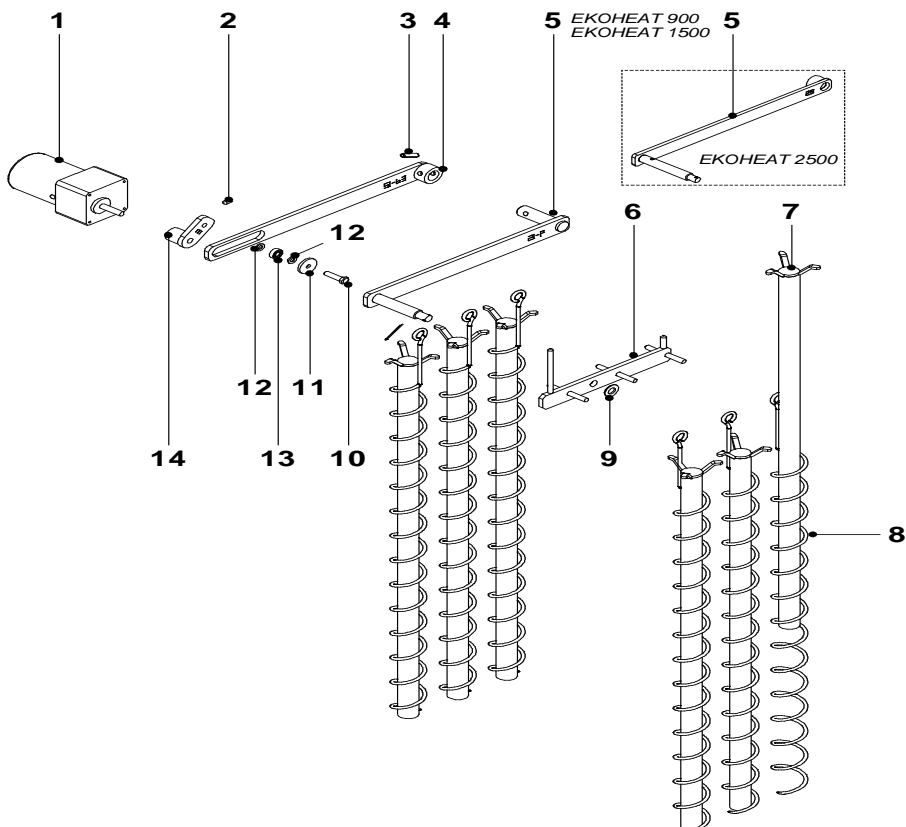

Ekoheat spare parts

All prices is in €

Reservation for pricing og printing errors

Boiler

No.	Art. No.	Description	Listprice ex. VAT	Price incl. VAT €
1	GALMEKH000	Supply line Ekoheat 900		
1	GALMEKH001	Supply line Ekoheat 1500		
1	GALMEKH002	Supply line Ekoheat 2500/4000		
2	SEPO001021	Left side Ekoheat 900/1500		
2	SEPO001098	Left side Ekoheat 2500		
2	SEPO001170	Left side Ekoheat 4000		
3	CFER000134	Conical cap Ekoheat 900/1500		
3	CFER000011	Red cap Ekoheat 2500/4000		
4	SEPO001050	Rear panel Ekoheat 900		
4	SEPO001028	Rear panel Ekoheat 1500		
4	SEPO001100	Rear panel Ekoheat 2500		
4	SEPO001183	Rear panel Ekoheat 4000		
5	CFER000131	Pull-proof cable gland		
6	CFER000062	Cable duct		
7	SCHA008079	Fume outlet cover EH 900/1500		
7	SCHA008434	Fume outlet cover Ekoheat 2500		
8	SCON000308	Fume outlet base EH 900/1500		
8	SCON000324	Fume outlet base Ekoheat 2500		

Cleaning springs system			Listprice ex. VAT	Price incl. VAT €
No.	Art. No.	Description		
1	CFOV000118	10w Motor transmission 1/180		
2	MVAR240172	Allen stud Din-913		
3	MVAR240169	Elastic pin Din-1481		
4	SCON000316	Subgroup split external 900/1500		
4	SCON000317	Subgroup split external 2500		
4	SCON000306	Subgroup split external 4000		
5	SCON000318	Subgroup split inside 900/1500		
5	SCON000319	Subgroup split inside 2500		
5	SCON000342	Subgroup split inside 4000		
6	SCON000320	Subgroup split cleaning 900		
6	SCON000321	Subgroup split cleaning 1500		
6	SCON000322	Subgroup split cleaning 2500		
6	SCON000341	Subgroup split cleaning 4000		
7	SCON000298	Subgroup Deflector pipe 900/1500		
7	SCON000299	Subgroup Deflector p. 2500/4000		
8	CTOE000179	Deflector coil 900/1500		
8	CTOE000208	Deflector coil 2500/4000		
9	MVAR240088	Washer side M10		
10	MVAR240067	Screw Din-933		
11	CTOE000172	Cam system washer		
12	MVAR240103	Washer side M6		
13	CFER000129	Bearing		
14	SCON000307	Transmission connecting. rod		