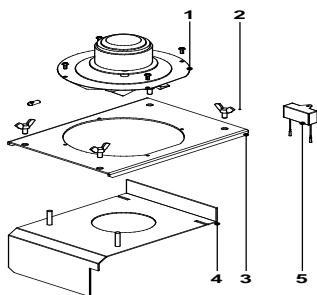

Cleaning springs system			Listprice ex. VAT	Price incl. VAT €
No.	Art. No.	Description		
1	CFOV000118	10w Motor transmission 1/180		
2	MVAR240172	Allen stud Din-913		
3	MVAR240169	Elastic pin Din-1481		
4	SCON000316	Subgroup split external 900/1500		
4	SCON000317	Subgroup split external 2500		
4	SCON000306	Subgroup split external 4000		
5	SCON000318	Subgroup split inside 900/1500		
5	SCON000319	Subgroup split inside 2500		
5	SCON000342	Subgroup split inside 4000		
6	SCON000320	Subgroup split cleaning 900		
6	SCON000321	Subgroup split cleaning 1500		
6	SCON000322	Subgroup split cleaning 2500		
6	SCON000341	Subgroup split cleaning 4000		
7	SCON000298	Subgroup Deflector pipe 900/1500		
7	SCON000299	Subgroup Deflector p. 2500/4000		
8	CTOE000179	Deflector coil 900/1500		
8	CTOE000208	Deflector coil 2500/4000		
9	MVAR240088	Washer side M10		
10	MVAR240067	Screw Din-933		
11	CTOE000172	Cam system washer		
12	MVAR240103	Washer side M6		
13	CFER000129	Bearing		
14	SCON000307	Transmission connecting. rod		

Fan			Listprice ex. VAT	Price incl. VAT €
No.	Art. No.	Description		
1	CFOV000120	Fan 2400RPM EH900/1500/2500		
1	CFOV000130	Fan 2400RPM Ekoheat 4000		
	?	SKF Bearing high temp. 9/15/25		
2	MVAR240121	Butterfly screw 6 X 16		
3	SCHA008130	Fan cover Ekoheat 900		
3	SCHA008128	Fan cover Ekoheat 1500		
3	SCHA008409	Fan cover Ekoheat 2500		
3	SCHA008748	Fan cover Ekoheat 4000		
4	SCON000258	Fan spacer Ekoheat 900		
4	SCON000224	Fan spacer Ekoheat 1500		
4	SCON000259	Fan spacer Ekoheat 2500		
4	SCON000260	Fan spacer Ekoheat 4000		
5	303201185	Capacitor 1uf EH900/1500/2500		
6	CLIG000112	Capacitor 2,5uf Ekoheat 4000